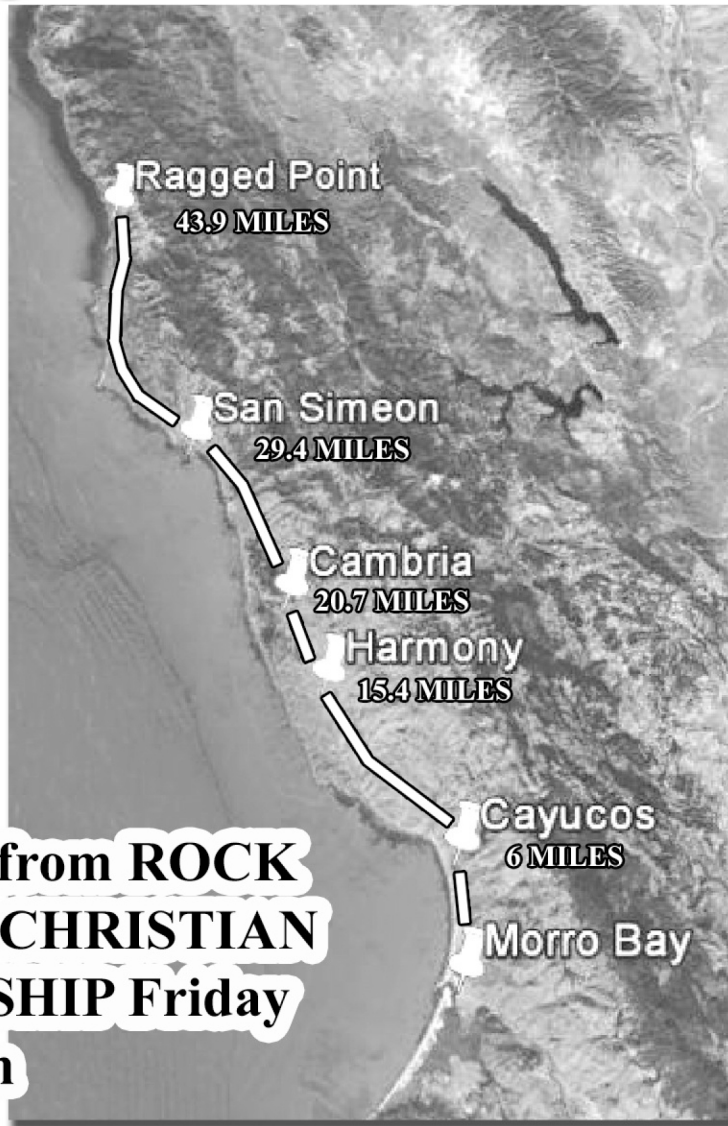

DEPARTING - ROCK HARBOR CHURCH

Ragged Point Cruise - Hwy. 1

Departing from **ROCK HARBOR CHRISTIAN FELLOWSHIP** Friday at 11:00 am

Cruise Departure at 11 am from **ROCK HARBOR CHRISTIAN FELLOWSHIP**
DUE TO ROAD CONSTRUCTION - ACCESS ROCK HARBOR BY TAKING HWY 1 TO SOUTH BAY BLVD.